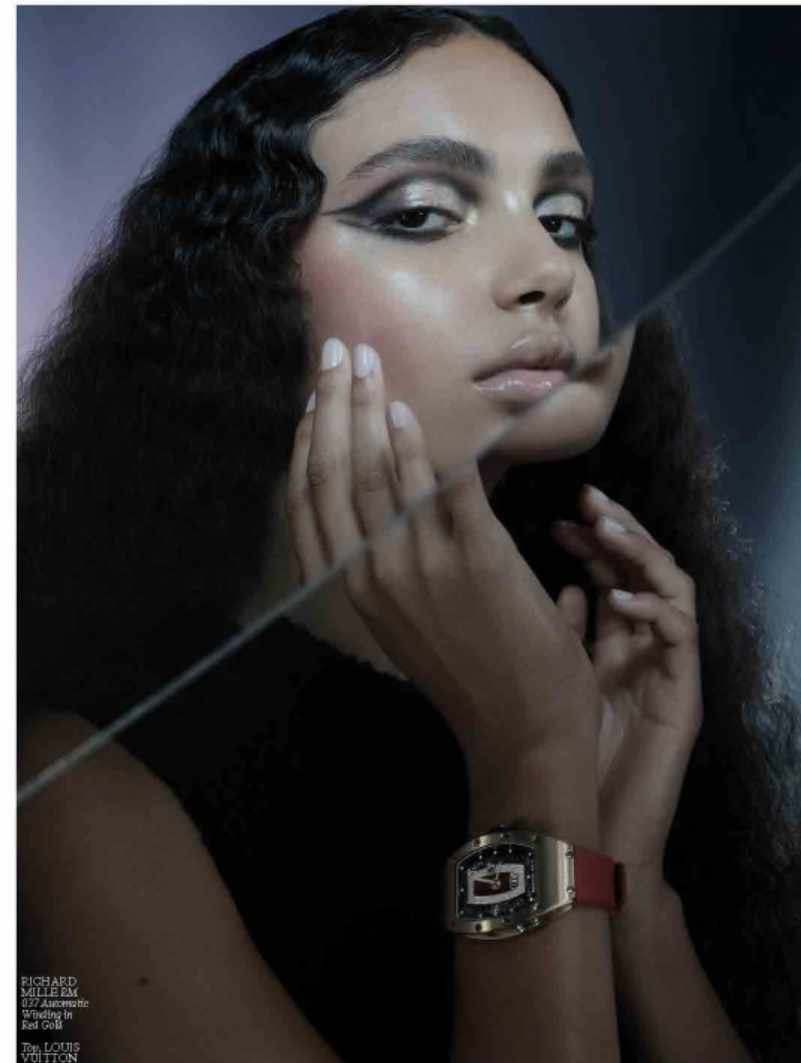

155

RPH Model Management

HERENGRACHT 450
1017 CA AMSTERDAM
TELEPHONE +31 (0)6 55 75 11 35
RENATE@RPHMODELMANAGEMENT.NL
RPHMODELMANAGEMENT.NL