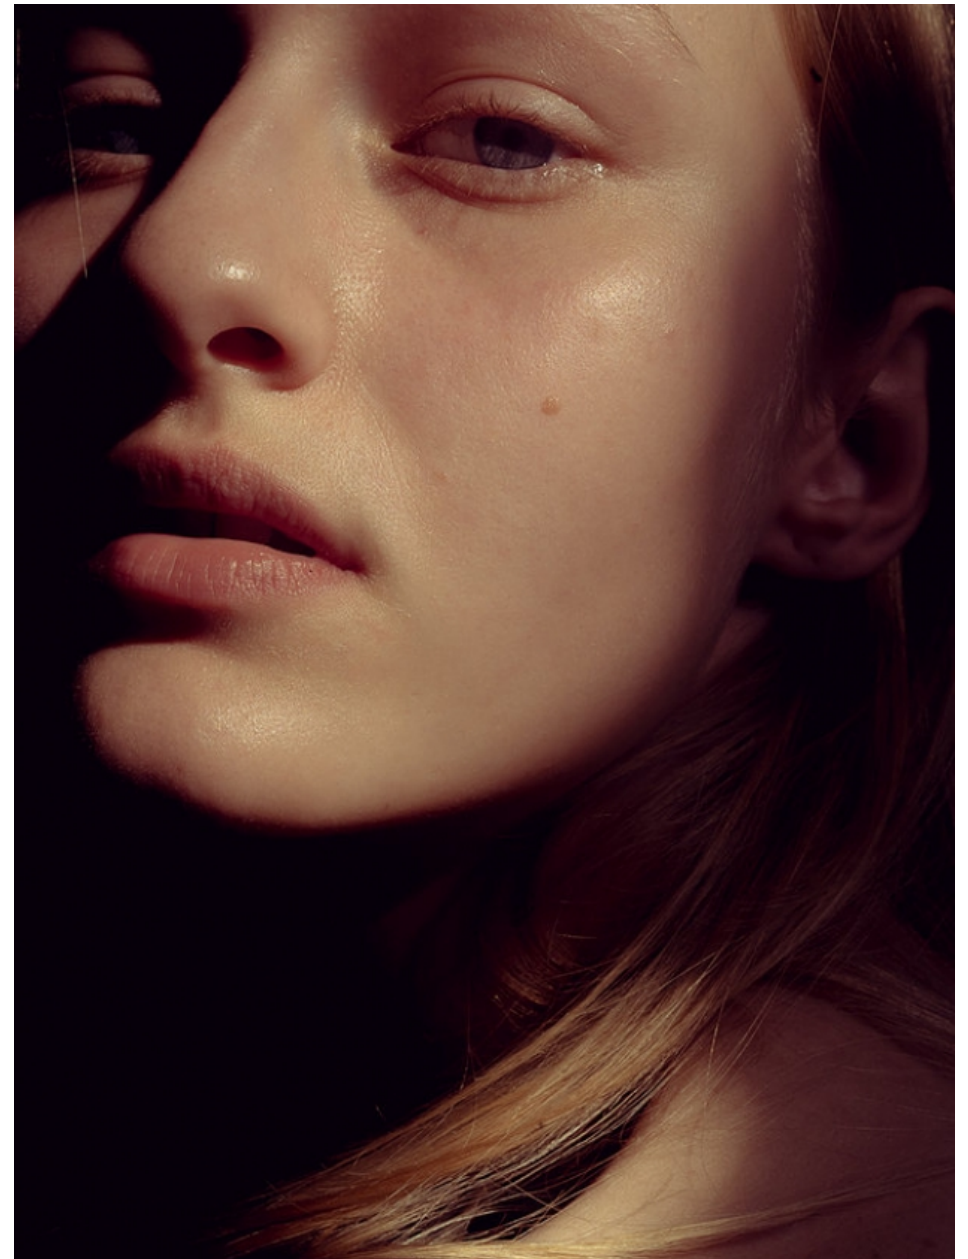

HERENGRACHT 450
1017 CA AMSTERDAM
TELEPHONE +31 (0)6 55 75 11 35
RENATE@RPHMODELMANAGEMENT.NL
RPHMODELMANAGEMENT.NL