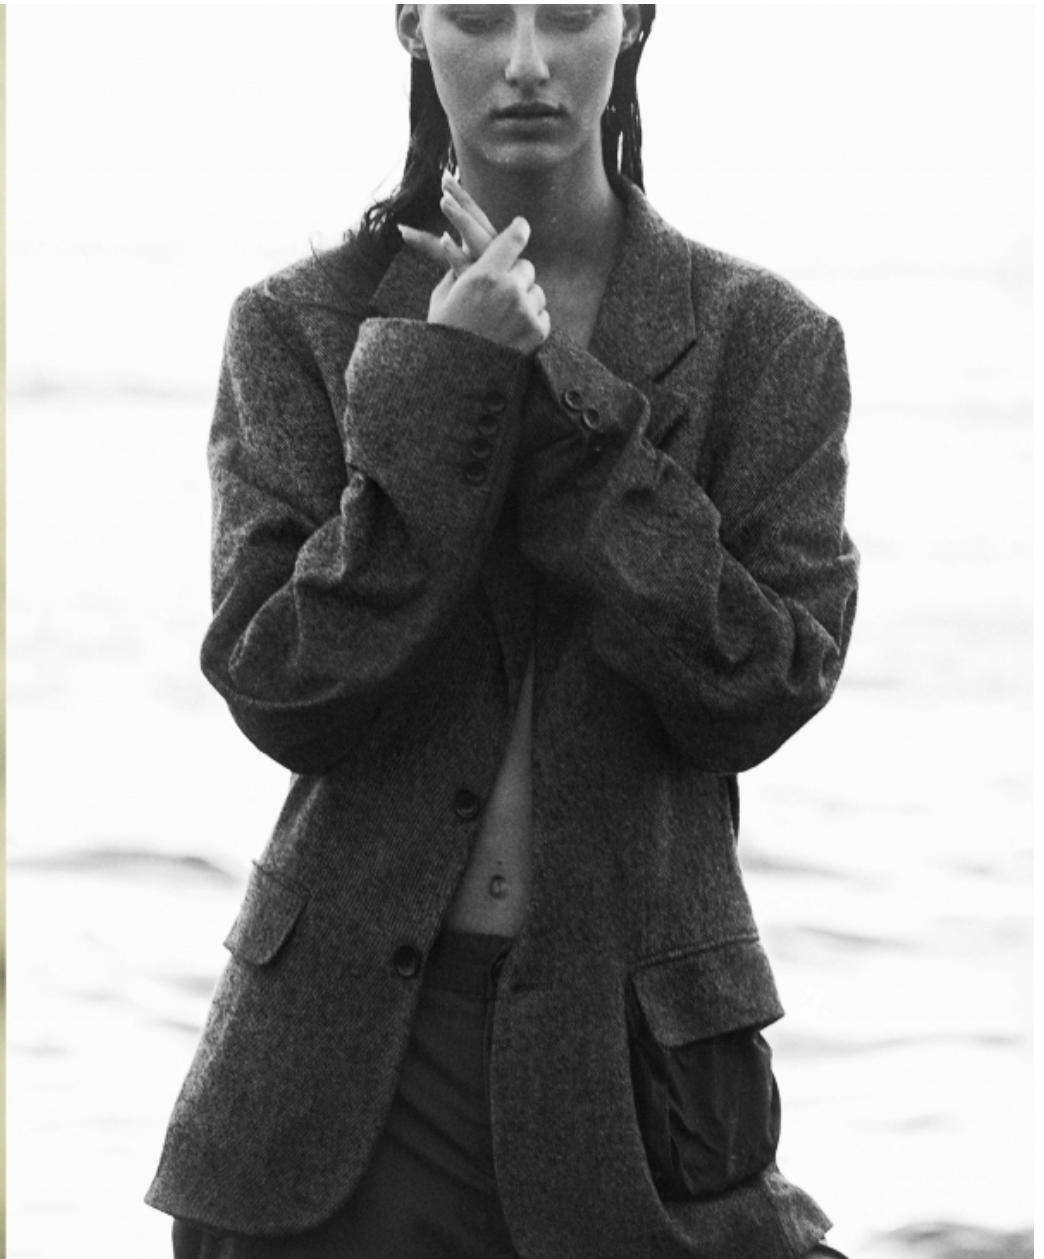

MARIA SHAINER

HEIGHT 1.75 - DRESS 34/36 - BUST 86 - SHOE 37 - WAIST 58 - HIPS 87
HAIR **BLONDE** - EYES **BLUE**

HERENGRACHT 450
1017 CA AMSTERDAM
TELEPHONE +31 (0)6 55 75 11 35
RENATE@RPHMODELMANAGEMENT.NL
RPHMODELMANAGEMENT.NL