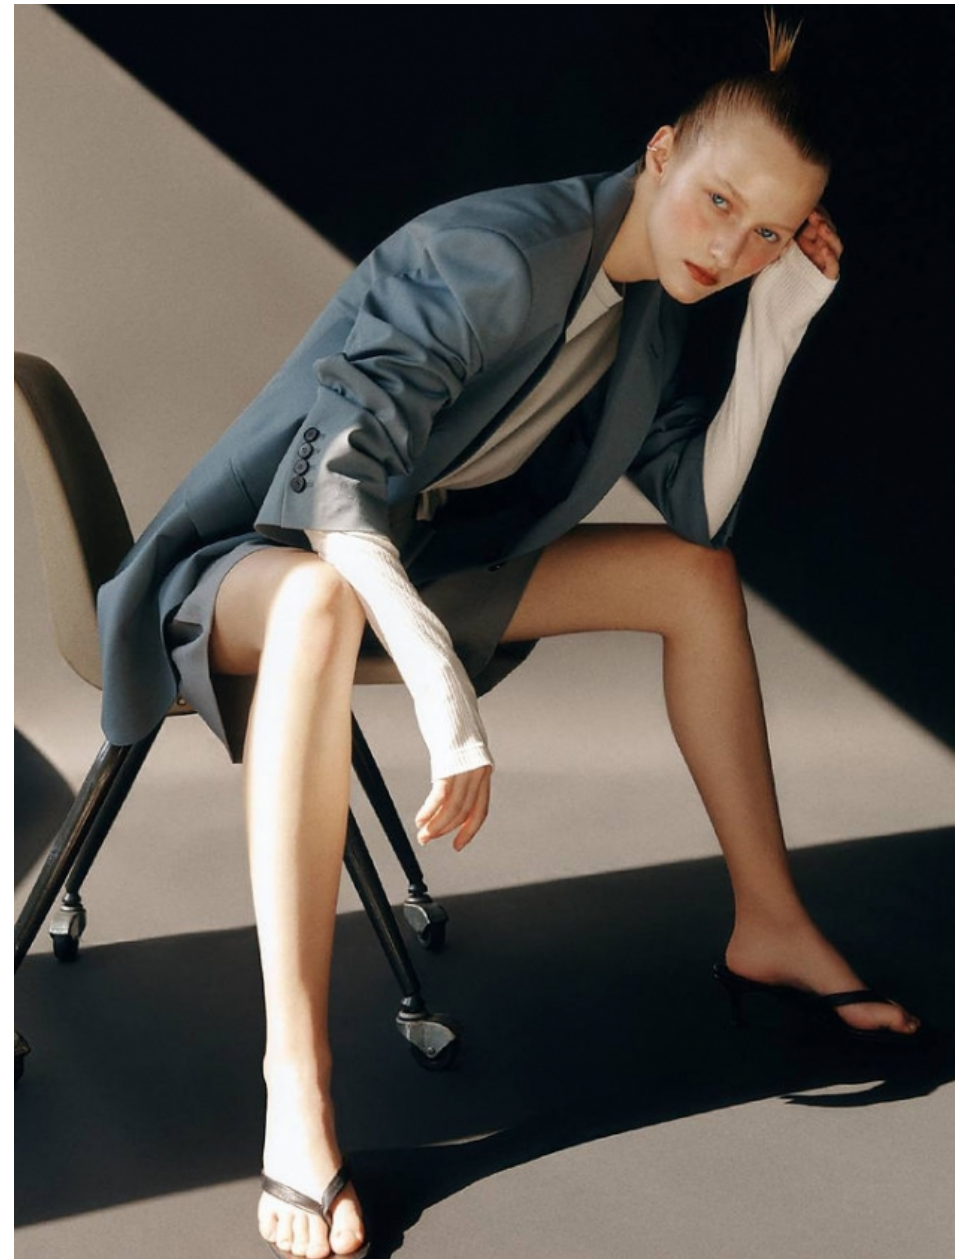

RPH Model Management

HERENGRACHT 450
1017 CA AMSTERDAM
TELEPHONE +31 (0)6 55 75 11 35
RENATE@RPHMODELMANAGEMENT.NL
RPHMODELMANAGEMENT.NL