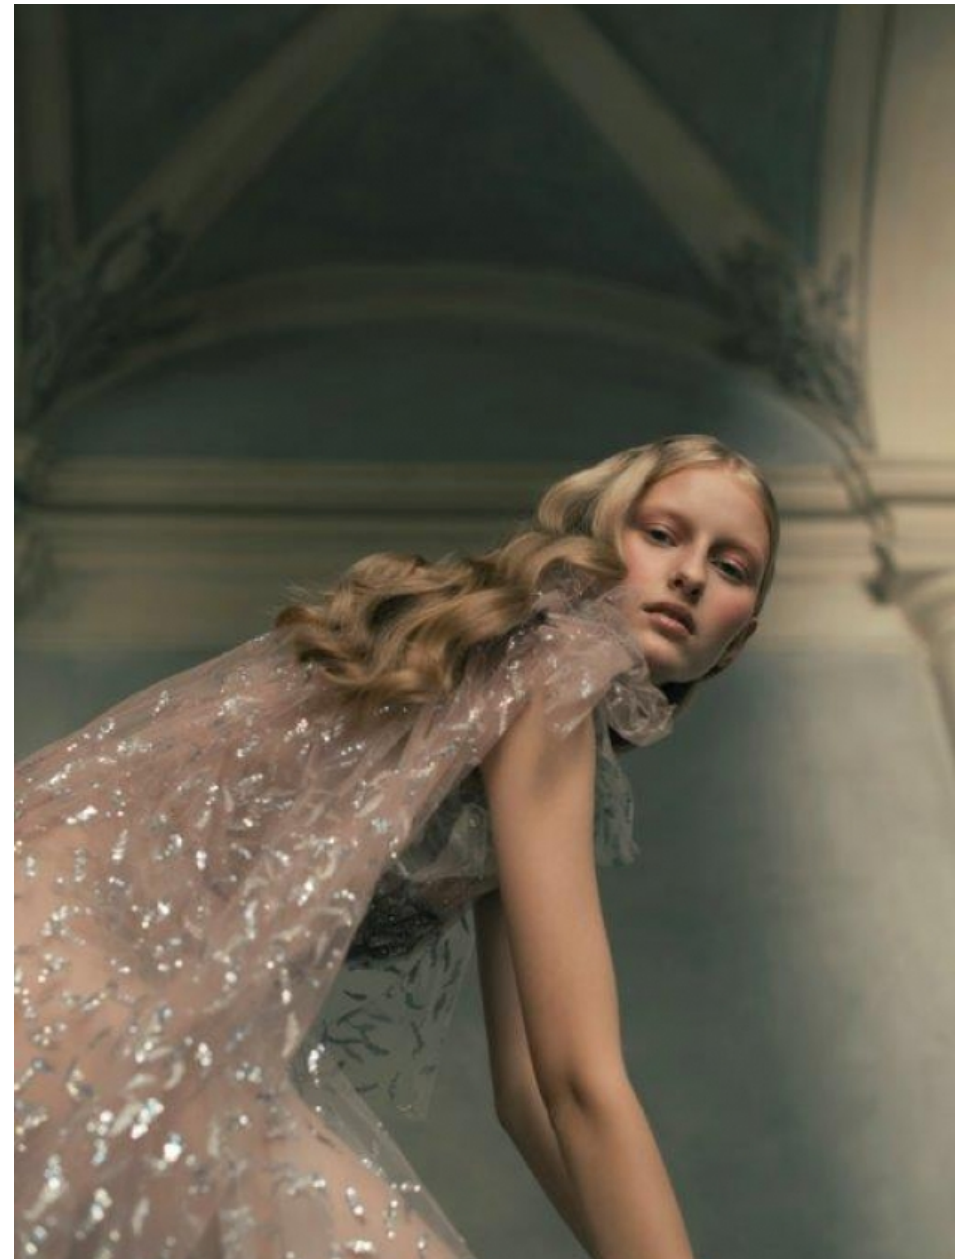

HERENGRACHT 450
1017 CA AMSTERDAM
TELEPHONE +31 (0)6 55 75 11 35
RENATE@RPHMODELMANAGEMENT.NL
RPHMODELMANAGEMENT.NL