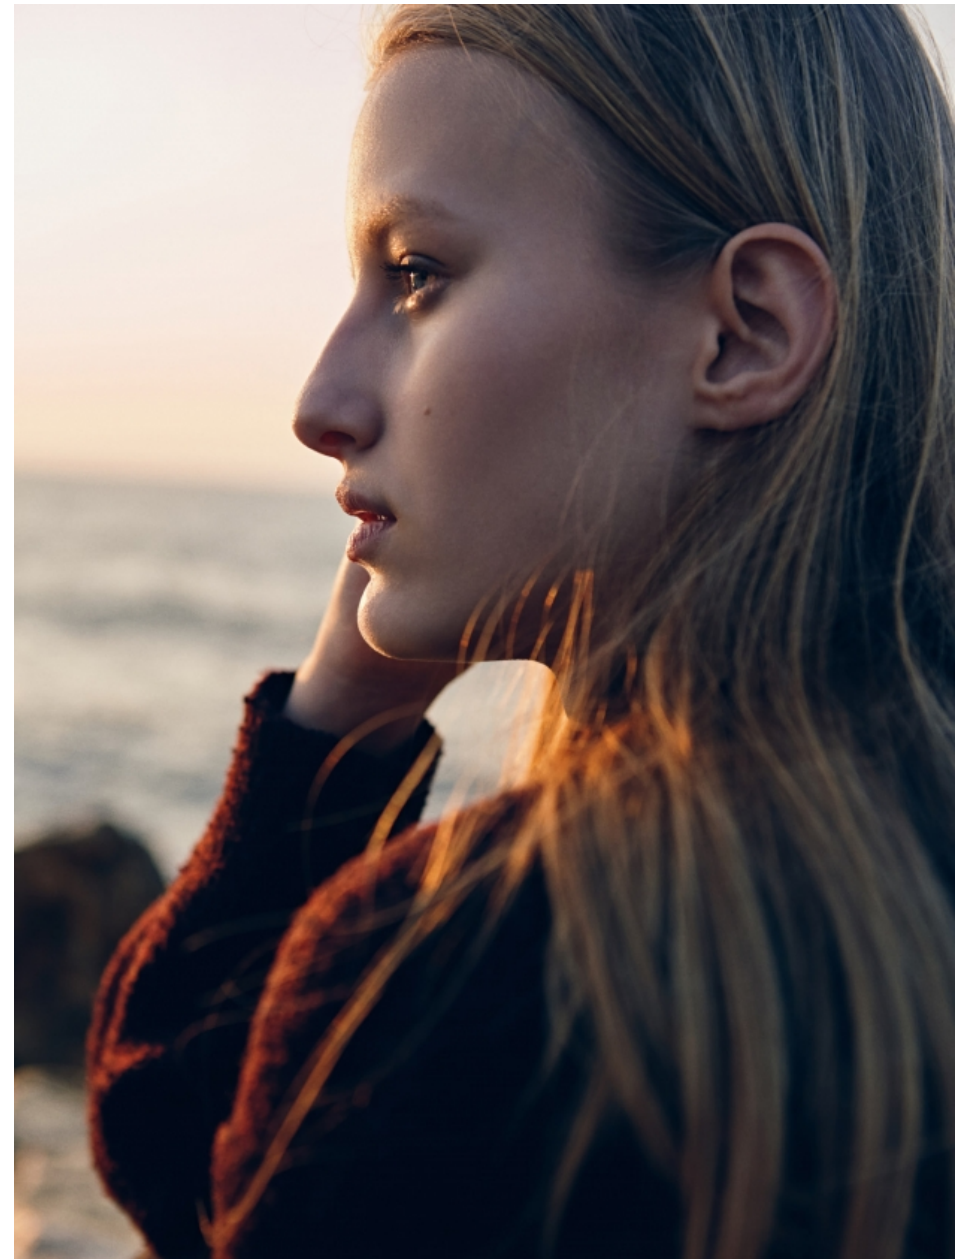

HERENGRACHT 450
1017 CA AMSTERDAM
TELEPHONE +31 (0)6 55 75 11 35
RENATE@RPHMODELMANAGEMENT.NL
RPHMODELMANAGEMENT.NL