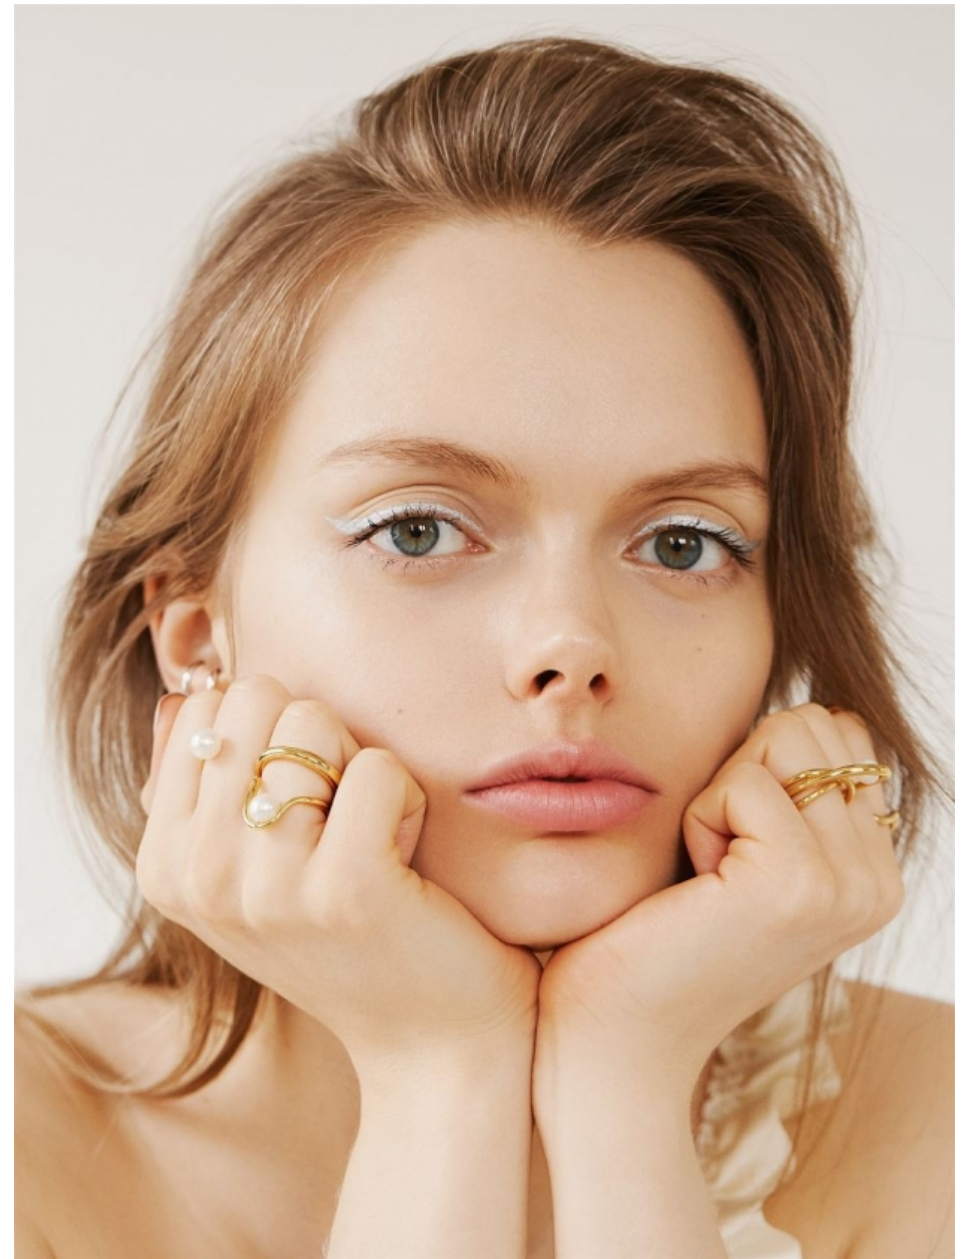

RPH Model Management

HERENGRACHT 450
1017 CA AMSTERDAM
TELEPHONE +31 (0)6 55 75 11 35
RENATE@RPHMODELMANAGEMENT.NL
RPHMODELMANAGEMENT.NL