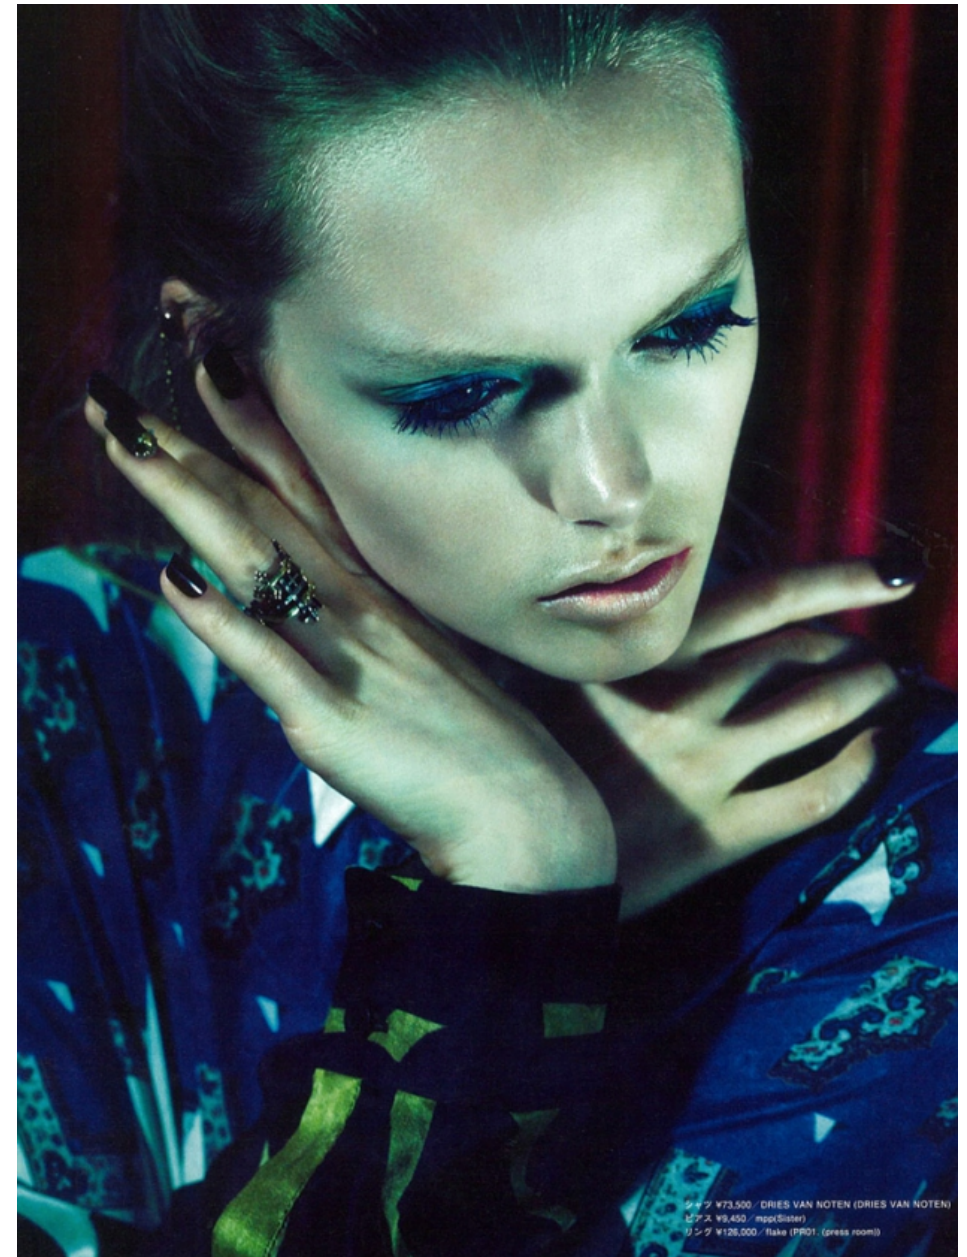

HELENE DESMETTRE

HEIGHT 1.74 - DRESS 36 - BUST 83 - SHOE 39 - WAIST 61 - HIPS 90
HAIR BLONDE - EYES BLUE

HERENGRACHT 450
1017 CA AMSTERDAM
TELEPHONE +31 (0)6 55 75 11 35
RENATE@RPHMODELMANAGEMENT.NL
RPHMODELMANAGEMENT.NL