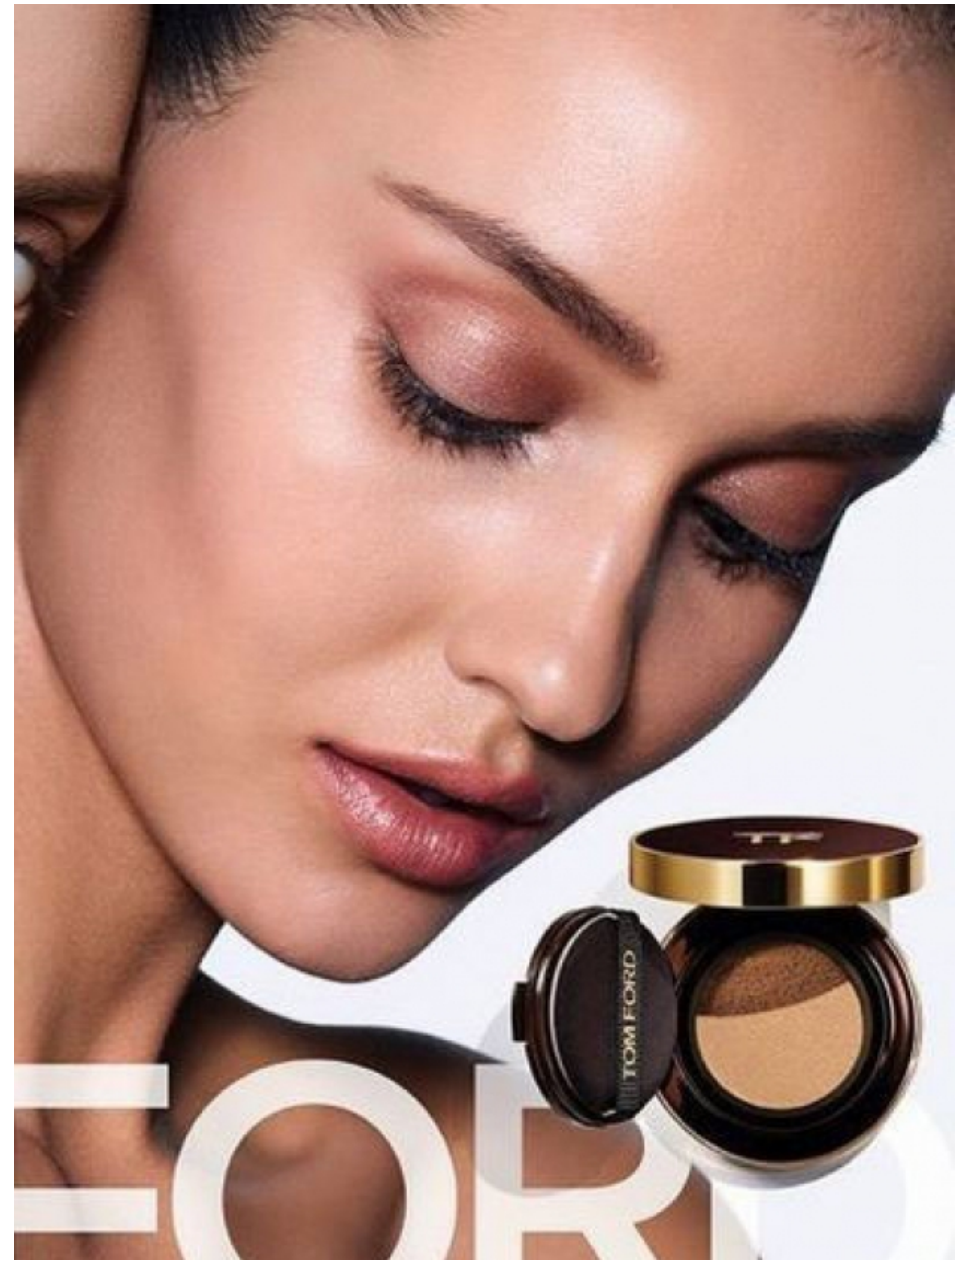

HELENE DESMETTRE

HEIGHT 1.74 - DRESS 36 - BUST 83 - SHOE 39 - WAIST 61 - HIPS 90
HAIR BLONDE - EYES BLUE

HERENGRACHT 450
1017 CA AMSTERDAM
TELEPHONE +31 (0)6 55 75 11 35
RENATE@RPHMODELMANAGEMENT.NL
RPHMODELMANAGEMENT.NL