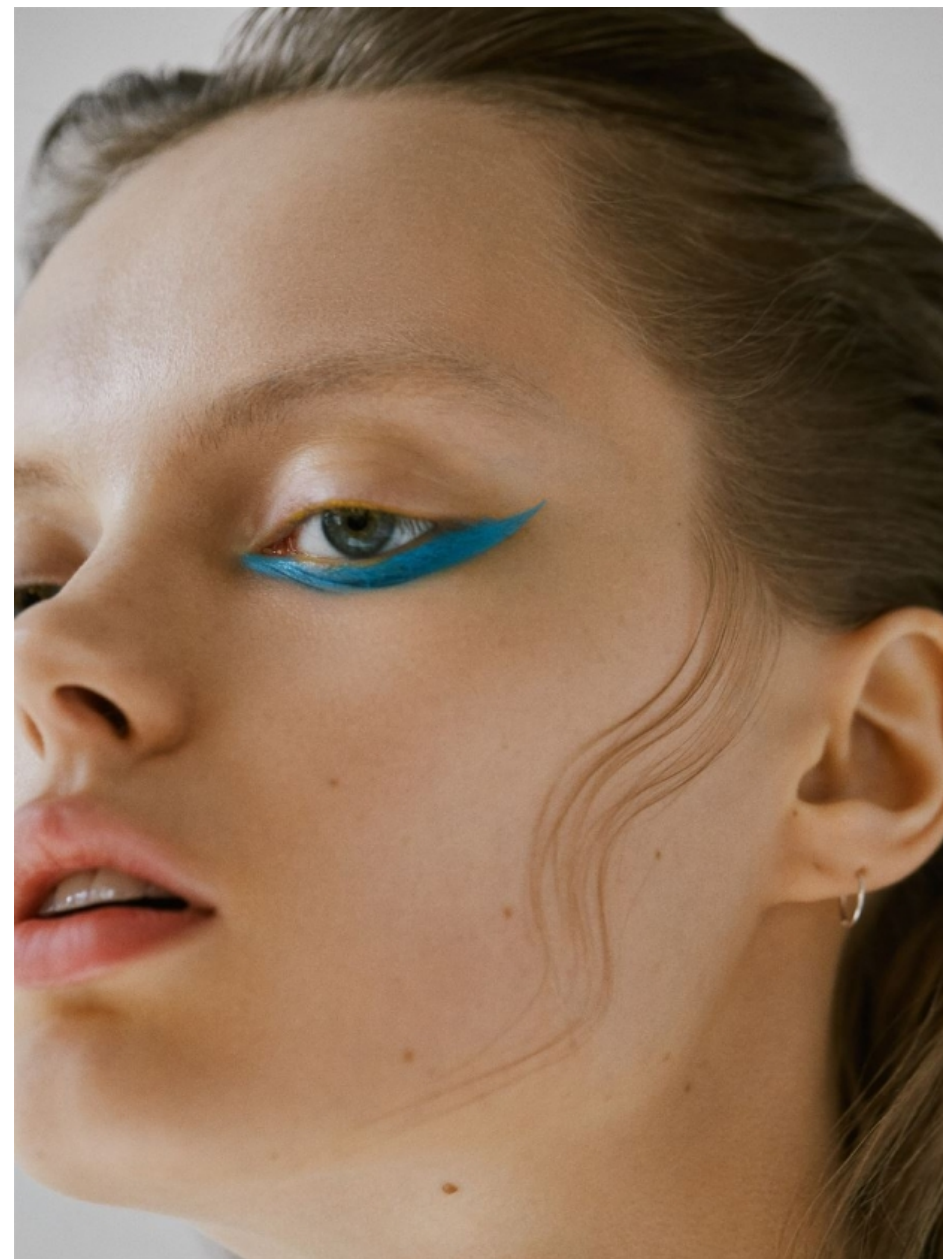

RPH Model Management

HERENGRACHT 450
1017 CA AMSTERDAM
TELEPHONE +31 (0)6 55 75 11 35
RENATE@RPHMODELMANAGEMENT.NL
RPHMODELMANAGEMENT.NL